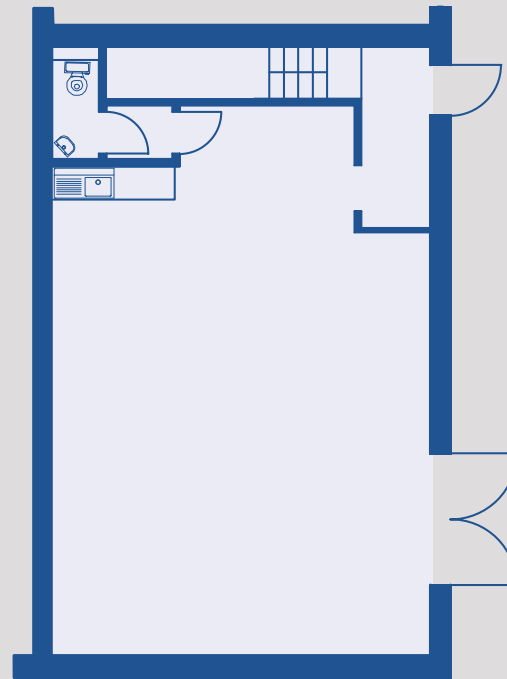

KINGFISHER UNIT 6

TOTAL SPACE

1,505 SQ FT/139.8 SQ M

4 PARKING SPACES

GROUND FLOOR

FIRST FLOOR