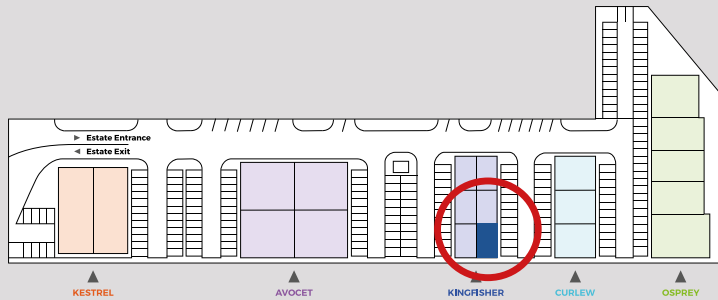

KINGFISHER UNIT 6

TOTAL SPACE

1,505 SQ FT/139.8 SQ M

4 PARKING SPACES

GROUND FLOOR

FIRST FLOOR