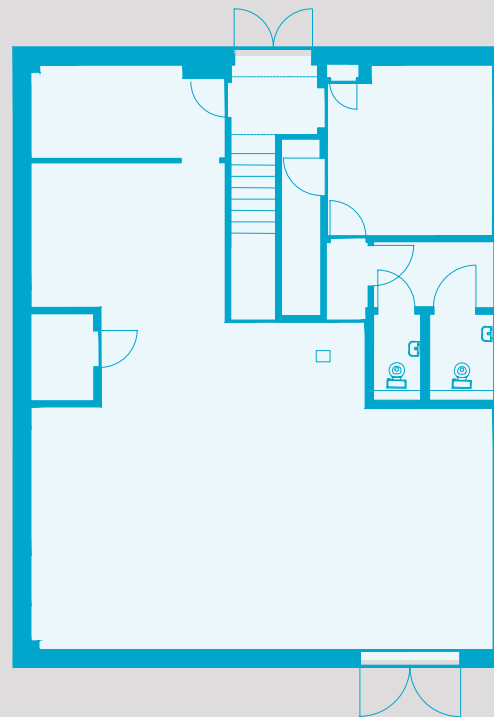

CURLEW UNIT 1

TOTAL SPACE

3,050 SQ FT / 283.3 SQ M

8 PARKING SPACES

GROUND FLOOR

FIRST FLOOR