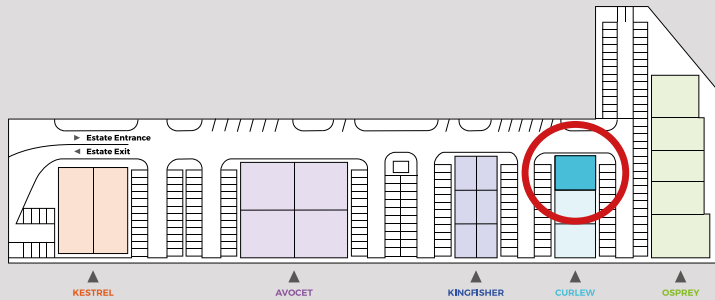

CURLEW UNIT 1

TOTAL SPACE

3,050 SQ FT / 283.3 SQ M

8 PARKING SPACES

GROUND FLOOR

FIRST FLOOR