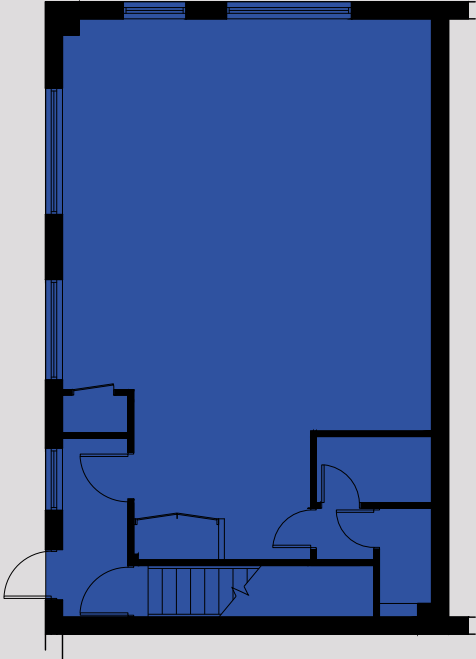

KINGFISHER UNIT 1

TOTAL SPACE

1,505 SQ FT

4 PARKING SPACES

GROUND FLOOR

FIRST FLOOR