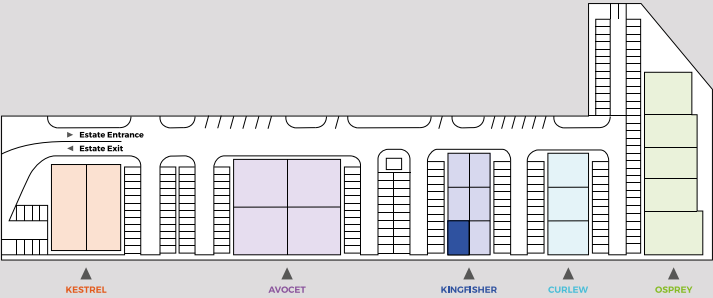

KINGFISHER UNIT 1

TOTAL SPACE

1,505 SQ FT

4 PARKING SPACES

GROUND FLOOR

FIRST FLOOR