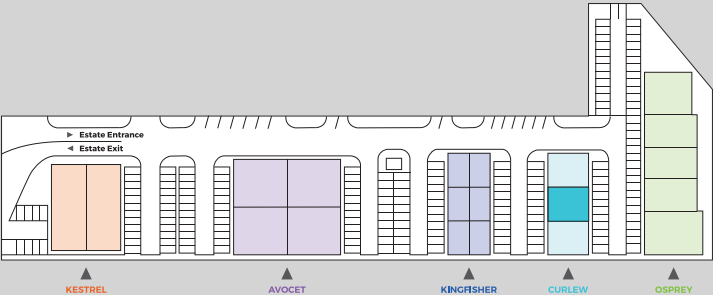

CURLEW UNIT 2

TOTAL SPACE

2,900 SQ FT

7 PARKING SPACES

GROUND FLOOR

FIRST FLOOR