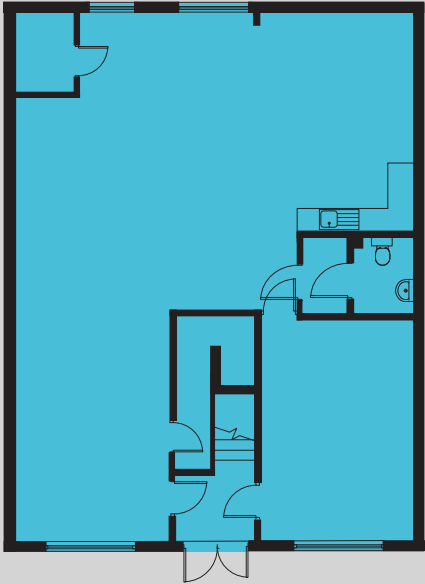

CURLEW UNIT 2

TOTAL SPACE

2,900 SQ FT

7 PARKING SPACES

GROUND FLOOR

FIRST FLOOR