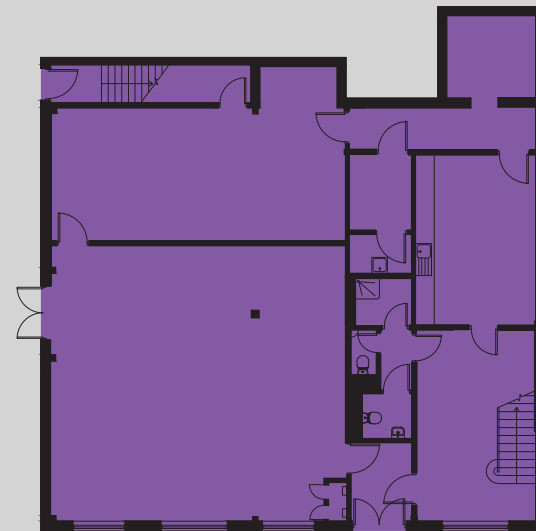

## TOTAL SPACE

5,130 SQFT

476.6 SQ M

11 PARKING SPACES

GROUND FLOOR

FIRST FLOOR

TRINITY PARK