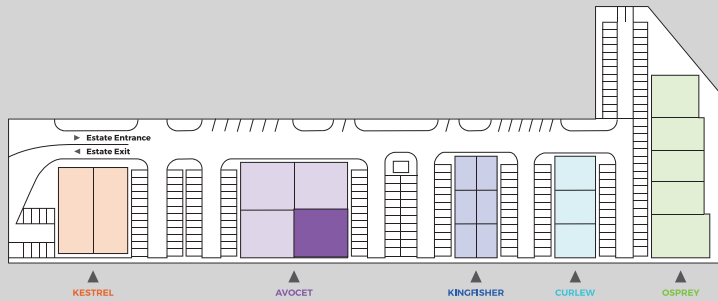

# AVOCET UNIT 3

## TOTAL SPACE

5,130 SQFT

476.6 SQ M

11 PARKING SPACES

GROUND FLOOR

FIRST FLOOR

TRINITY PARK